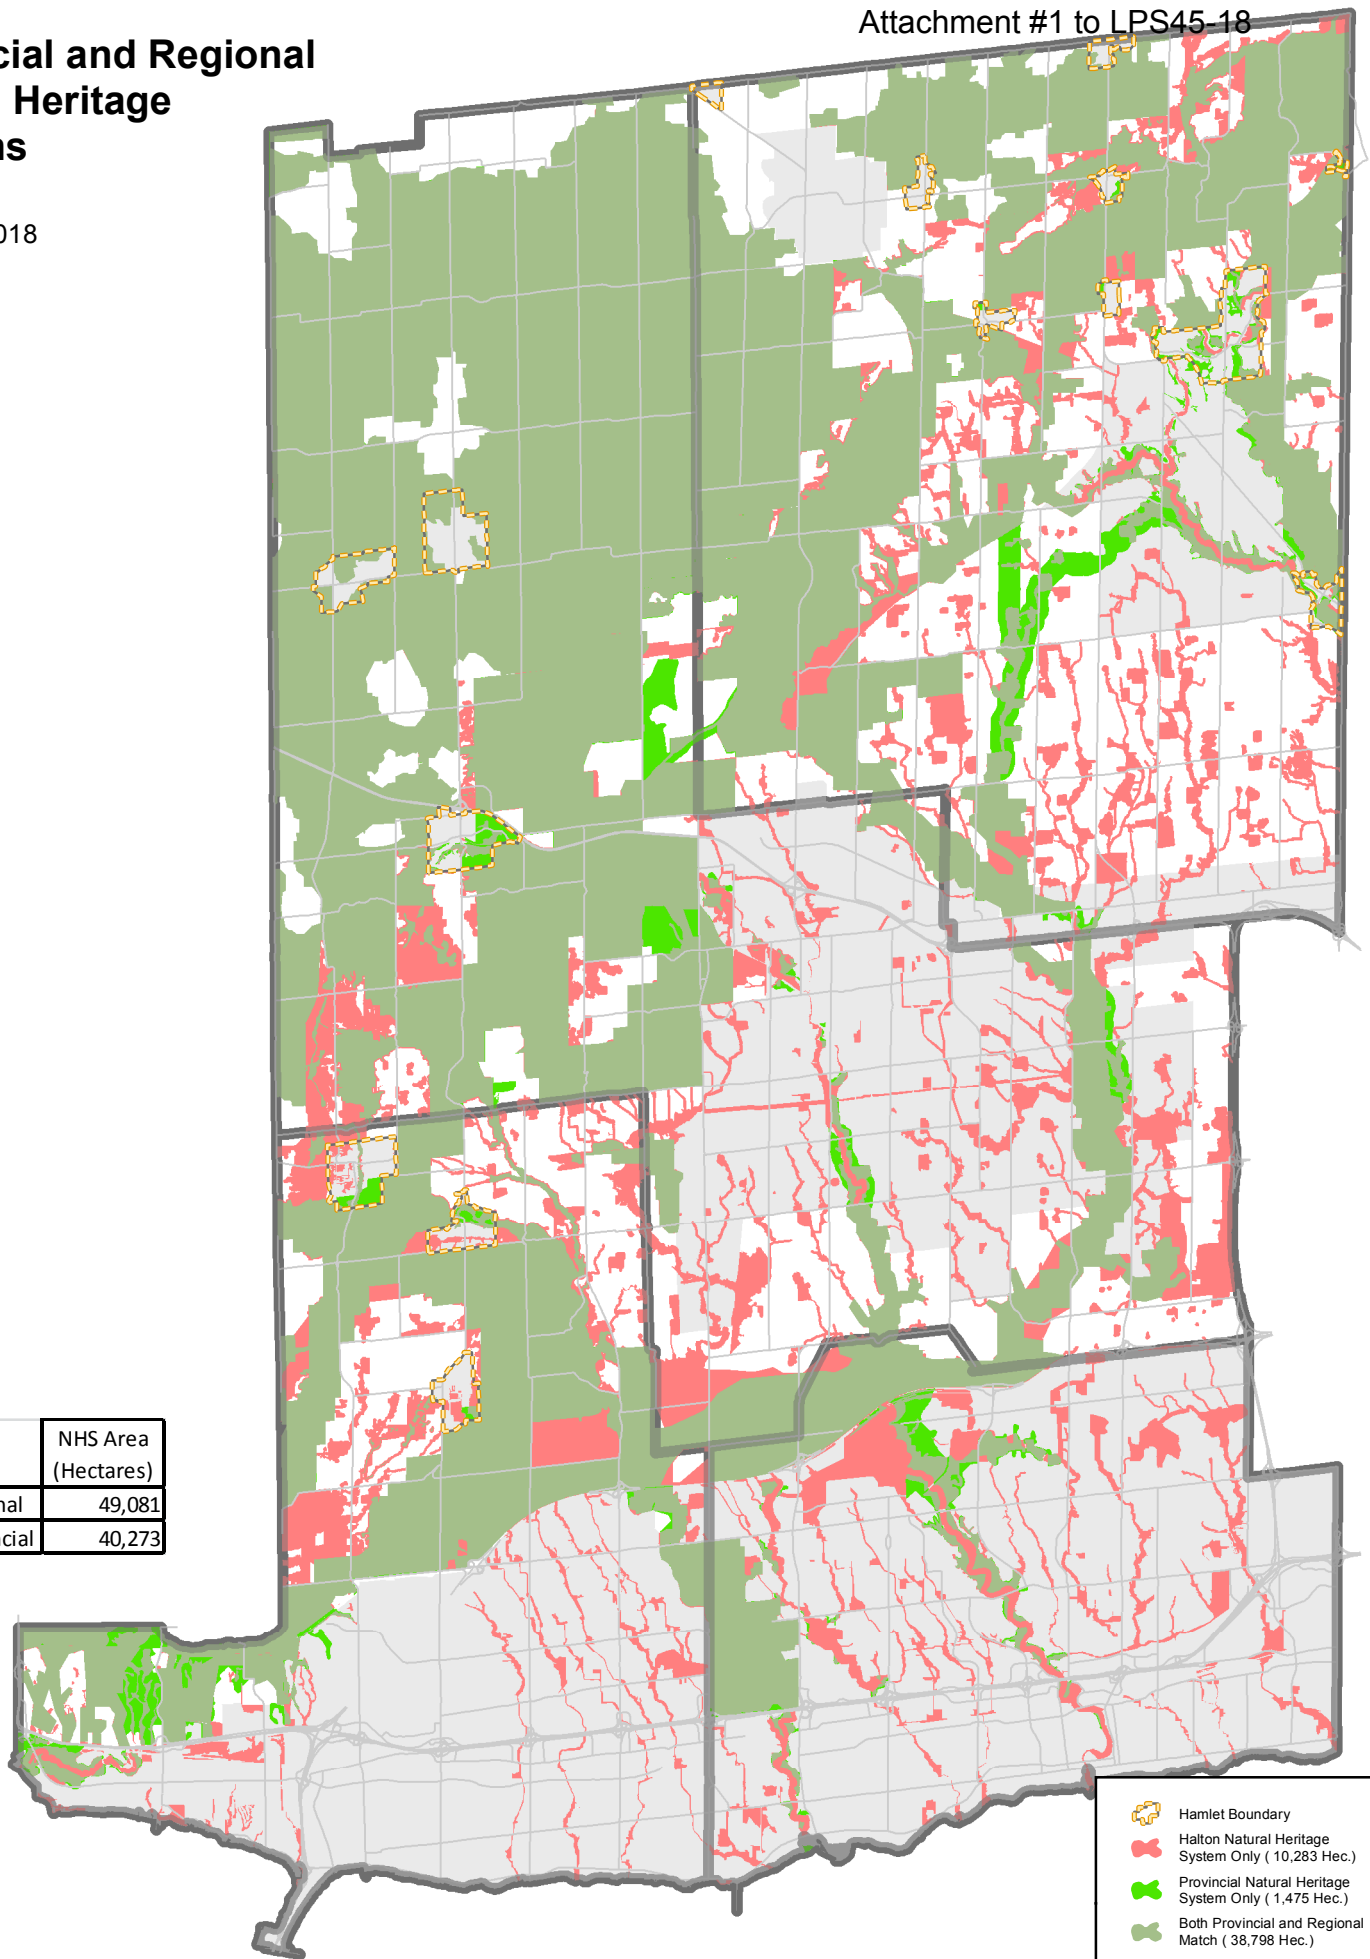

Provincial and Regional Natural Heritage Systems

Feb. 2018

	NHS Area (Hectares)
Regional	49,081
Provincial	40,273

- Hamlet Boundary
- Halton Natural Heritage System Only (10,283 Hec.)
- Provincial Natural Heritage System Only (1,475 Hec.)
- Both Provincial and Regional Match (38,798 Hec.)
- Major Roads
- Urban Area & Hamlet Area

* Regional Natural Heritage system includes Greenbelt NHS overlay and the Regional NHS from Map 1.